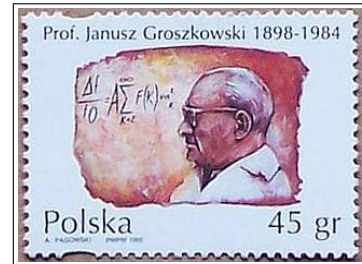

Poster Art
1995

POLAND

13th International Chopin
Piano Festival
1995

Acrobatic Sports World
Championships, Wrocław
1995

Janusz Groszkowski,
Physicist
1995

World Post Day
1995

Christmas
1995

Songbird Chicks
1995

POLAND

Love
1996

Krzysztof Kamil Baczyński
1996

Warsaw, 400th Anniversary
1996

Architecture
1996

Polish Sailing Ships
1996

POLAND

Signs of the Zodiac 1996