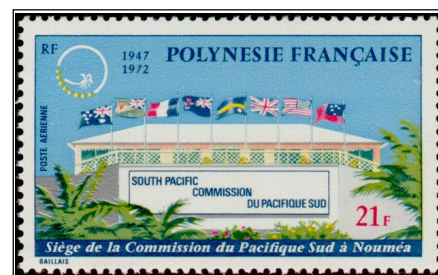

South Pacific Commission

1972