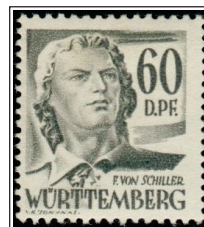

GERMANY

ISSUED UNDER FRENCH OCCUPATION

WURTEMBERG

Types of 1947-48

1948