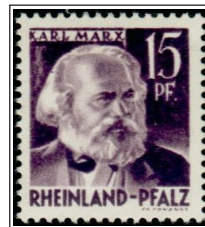

1949

Bicentennial of Wolfgang von Goethe's Birth

1949

GERMANY

ISSUED UNDER FRENCH OCCUPATION

RHINE PALATINATE

Portraits and Local Scenes

1947-48