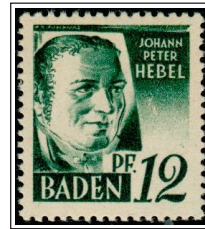

GERMANY
ISSUED UNDER FRENCH OCCUPATION
FRENCH ZONE

Provincial Coats of Arms
1945-46

Goethe, Schiller, and Heine

GERMANY

ISSUED UNDER FRENCH OCCUPATION

BADEN

Portraits and Local Scenes

1947