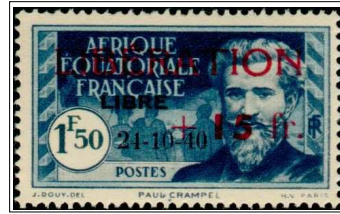

Brazza and Stanley Pool

1941

Regular Issues Surcharged

"Afrique / Française / Combattante / Surtax" Plus Cross

1943

FRENCH EQUATORIAL AFRICA

SEMI-POSTAL STAMPS

Regular Issues Surcharged

"LIBERATION" Plus Surtax

1944

Same Surcharge Printed Vertically

FRENCH EQUATORIAL AFRICA

SEMI-POSTAL STAMPS

Regular Issues Surcharged

"RESISTANCE" Plus Surtax

1944