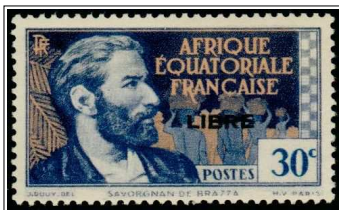

Pétain Issue

1941

FRENCH EQUATORIAL AFRICA

Stamps of 1936-40 Overprinted in Carmine or Black

"AFRIQUE FRANCAISE / LIBRE" or "LIBRE"

1940-41

FRENCH EQUATORIAL AFRICA

Stamps of 1936-40 Overprinted in Carmine or Black

"AFRIQUE FRANCAISE / LIBRE" or "LIBRE"

1940-41

FRENCH EQUATORIAL AFRICA

Stamps of 1936-40 Overprinted in Carmine or Black

"AFRIQUE FRANCAISE / LIBRE" or "LIBRE"

1940-41

1937 Issues Surcharged

1940