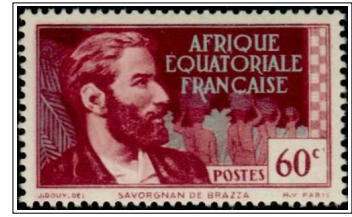

"AFRIQUE FRANCAISE / LIBRE" or "LIBRE"

1940-41

FRENCH EQUATORIAL AFRICA

Stamps of 1936-40 Overprinted in Carmine or Black

"AFRIQUE FRANCAISE / LIBRE" or "LIBRE"

1940-41

1937 Issues Surcharged

1940

Middle Congo Issue Overprinted "AFRIQUE FRANCAISE / LIBRE"

FRENCH EQUATORIAL AFRICA

Stamps of 1940 with Additional "24-10-40" Overprint

1940

Stamps of 1937-40 Overprinted

"Afrique Française Libre"

1941

FRENCH EQUATORIAL AFRICA

Phoenix

1941

FRENCH EQUATORIAL AFRICA

Types of 1937-40, Without "RF"
Issued by the Vichy Government
1943-44

Eboue Issue
1945

FRENCH EQUATORIAL AFRICA

Phoenix Issue Surcharged

New Values and Bars