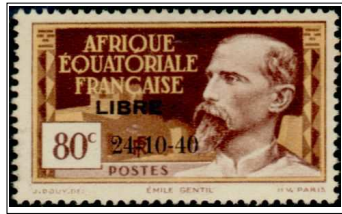

Pétain Issue

1941

FRENCH EQUATORIAL AFRICA

Stamps of 1936-40 Overprinted in Carmine or Black

"AFRIQUE FRANCAISE / LIBRE" or "LIBRE"

1940-41

FRENCH EQUATORIAL AFRICA

Stamps of 1936-40 Overprinted in Carmine or Black

"AFRIQUE FRANCAISE / LIBRE" or "LIBRE"

1940-41

FRENCH EQUATORIAL AFRICA

Stamps of 1936-40 Overprinted in Carmine or Black

"AFRIQUE FRANCAISE / LIBRE" or "LIBRE"

1940-41

1937 Issues Surcharged

1940

Middle Congo Issue Overprinted "AFRIQUE FRANCAISE / LIBRE"

FRENCH EQUATORIAL AFRICA

Stamps of 1940 with Additional "24-10-40" Overprint

1940

Stamps of 1937-40 Overprinted

"Afrique Française Libre"

1941

FRENCH EQUATORIAL AFRICA