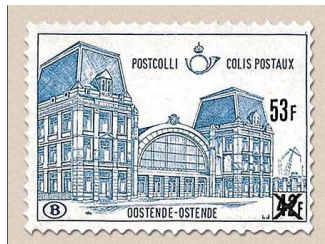

BELGIUM

PARCEL POST AND RAILWAY STAMPS

Ostend Station Stamps Surcharged 1971