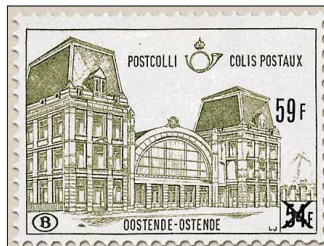

BELGIUM

PARCEL POST AND RAILWAY STAMPS

Ostend Station Stamps Surcharged 1971