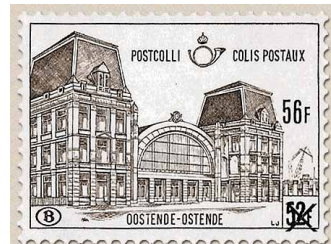

BELGIUM

PARCEL POST AND RAILWAY STAMPS

Ostend Station Stamps Surcharged 1971